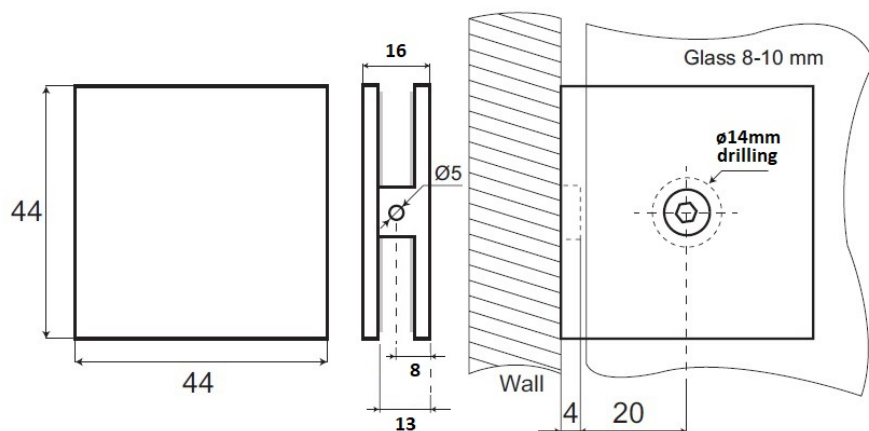

PRODUCT SHEET

Description:

Glass Clamp "Berni", 180DG, SS-Look, Wall/Glass, 44x44x16mm, Square Corners, F/8-10mm Glass, Wall Mounted By 1 x $\varnothing 5$ mm, Screw Holes, Glass Mounted By $\varnothing 14$ mm Drilling, Brass Material

Item number:

15.23.651-0

Units	Box	Carton	HS Code	Barcode
Pcs.	1	50	8302419000	
				5704866477796

SISO A/S

Mileparken 11
DK-2740 Skovlunde
Denmark
VAT: DK 24786013

Phone +45 45 830 900

www.siso.dk
siso@siso.dk

Danske Bank
Nytorv Branch
Copenhagen
SWIFT: DABADKKK

Account no.
4180 3112 112936
IBAN Account
DK7230003112112936